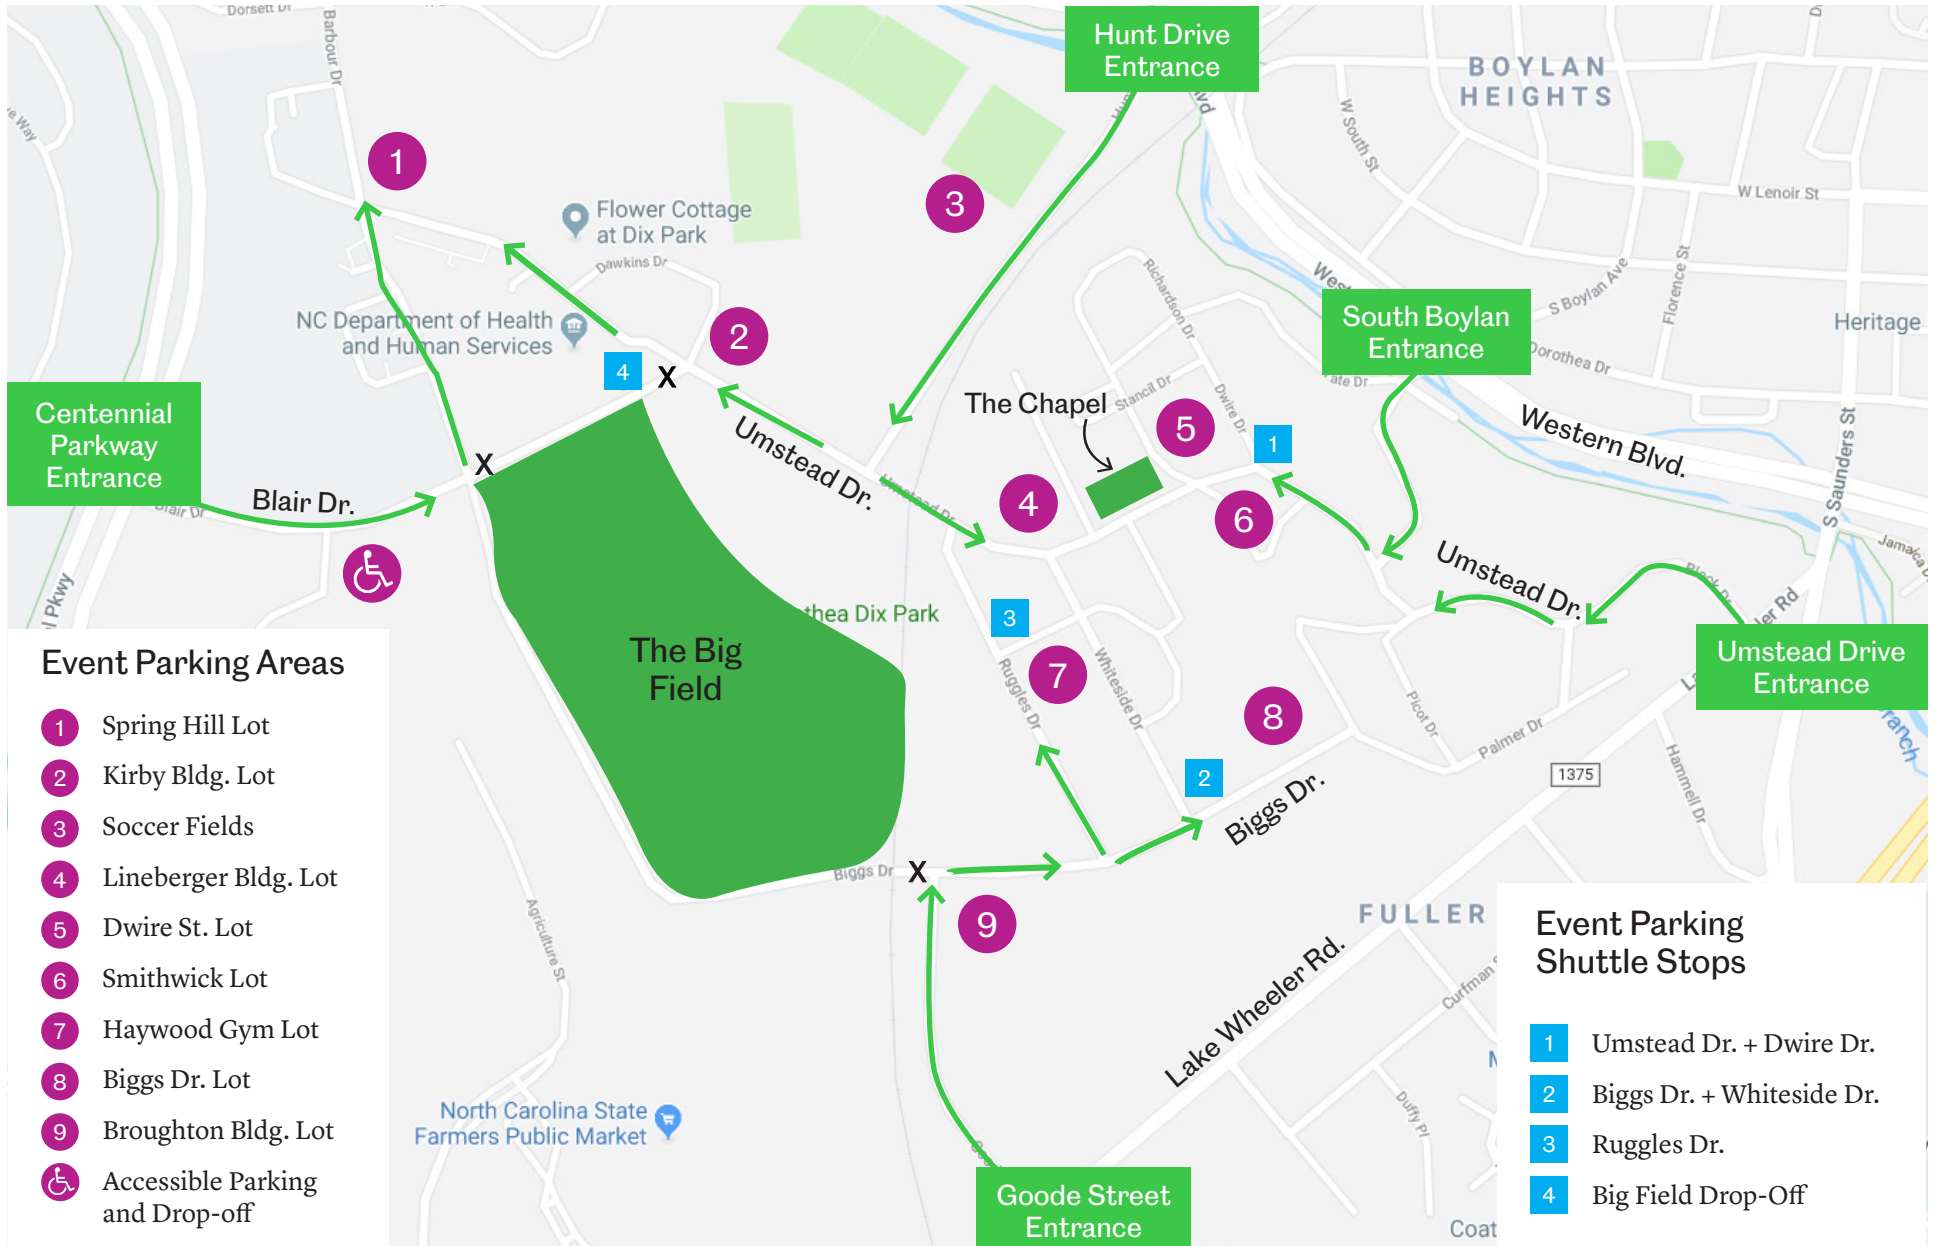

Dorothea Dix Park

Falling For Local Parking + Shuttle

QUESTIONS?
 DIXPARK.ORG
 EVENTS@DIXPARK.ORG
 919-996-3255

Event Parking Areas

- 1 Spring Hill Lot
- 2 Kirby Bldg. Lot
- 3 Soccer Fields
- 4 Lineberger Bldg. Lot
- 5 Dwire St. Lot
- 6 Smithwick Lot
- 7 Haywood Gym Lot
- 8 Biggs Dr. Lot
- 9 Broughton Bldg. Lot
- Accessible Parking and Drop-off

Event Parking Shuttle Stops

- 1 Umstead Dr. + Dwire Dr.
- 2 Biggs Dr. + Whiteside Dr.
- 3 Ruggles Dr.
- 4 Big Field Drop-Off